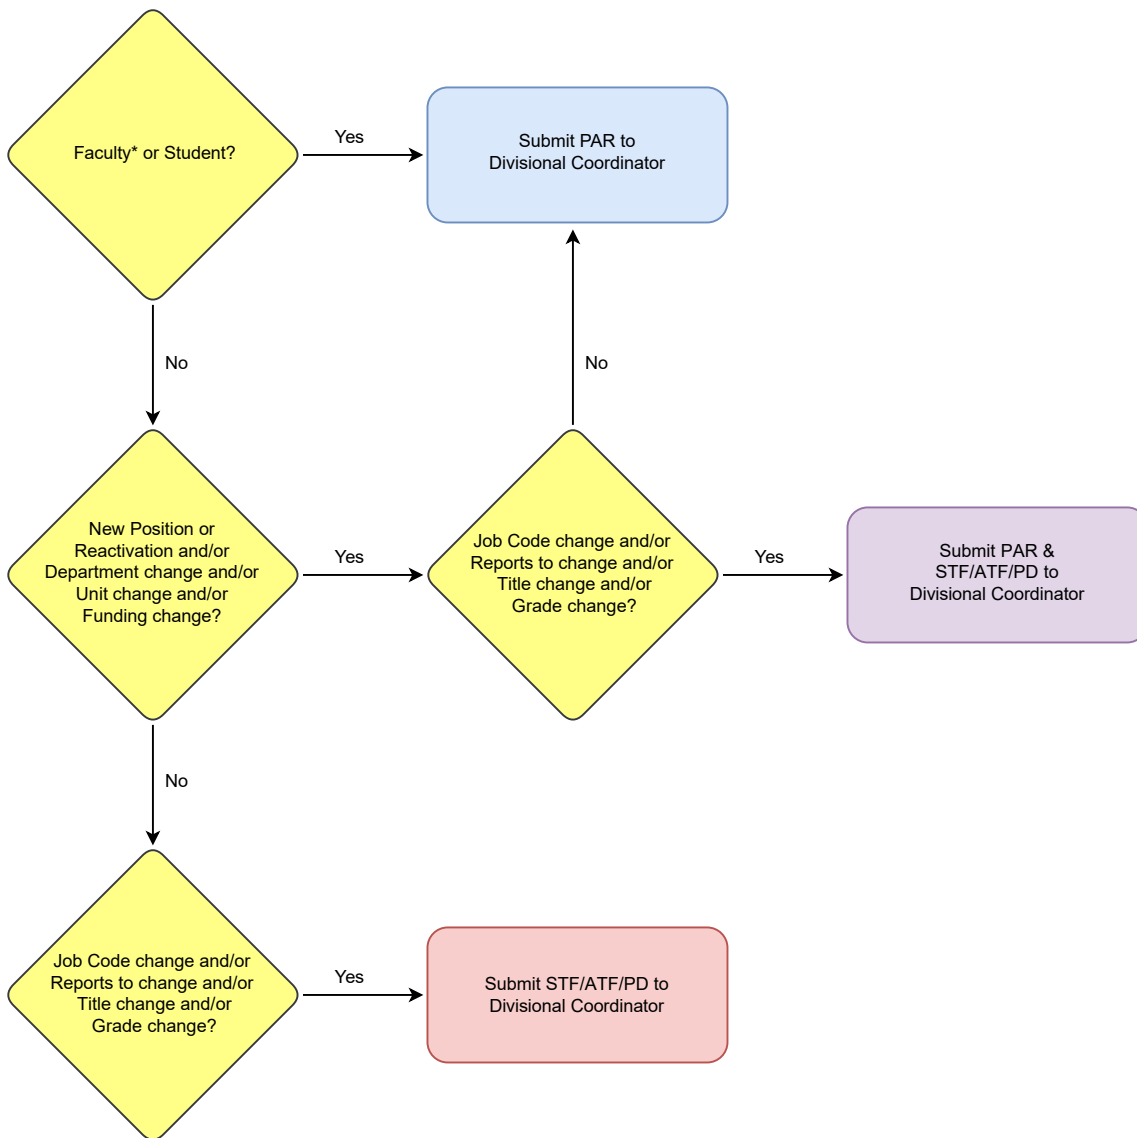

PAR vs STF/ATF/PD Decision Tree

*For this decision tree "Faculty" excludes the following job codes:
2373, 2374, 2375, 2376, 2377, 2378, 2379, 2380, 2381, 2382, 2383, 2384,
2913, 2914, 2919, 2920, 2926, 2927, 3070, 3071, 3072, 3073, 3074, 3075